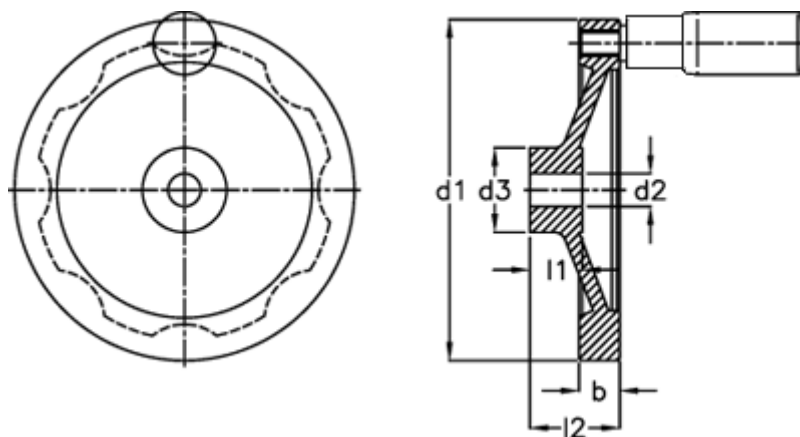

Data Sheet

Article number: 20377307

Description: E+G Handwheel
GN 323-140-B16-R

Measures

b = 16.5

d1 = 140

d2 H7 = 16

d3 = 36

Handle = 24

l1 = 19

l2 = 36